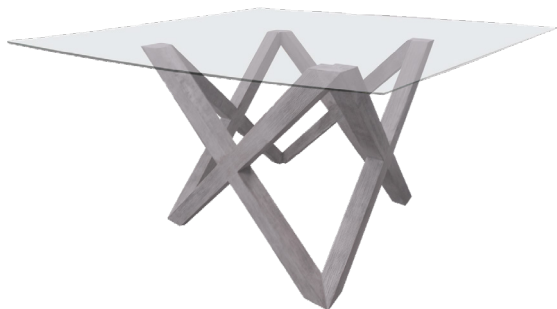

A photograph of a modern dining table in a bright, airy room. The table is dark-colored with a unique, angular base. On top of the table sits a tall, white, cylindrical vase filled with white hydrangea flowers. A white cloth is draped over the right side of the table. The room features a light-colored wooden floor, a white wall, and a ceiling with a grid of wooden slats and recessed lighting. The word "COMEDORES" is overlaid in white capital letters in the center of the image.

COMEDORES

BASE BLONC C/CRISTAL  
l.160 p.160 h.75 cm. | CB2008V-03 | 75 kg.

TZALAM  
CB2008-03

8 PERSONAS 

MESA COMEDOR ARTIGAS CUADRADA  
l.160 p.160 h.75 cm. | MC4204-03 | 80 kg.

8 PERSONAS 

MESA COMEDOR ARTIGAS REDONDA  
D. 160 h.75 cm. | MC4231-03 | 75 kg.