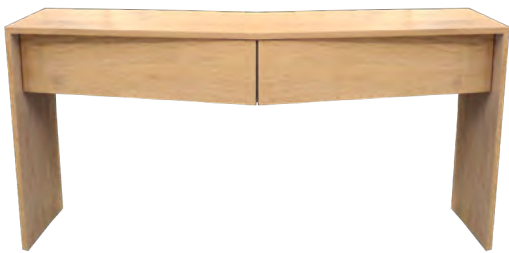

CREDENZA MAYORAZGO DE LA CANAL
l. 180 p.40 h.80 cm. | CZ3247-03 |